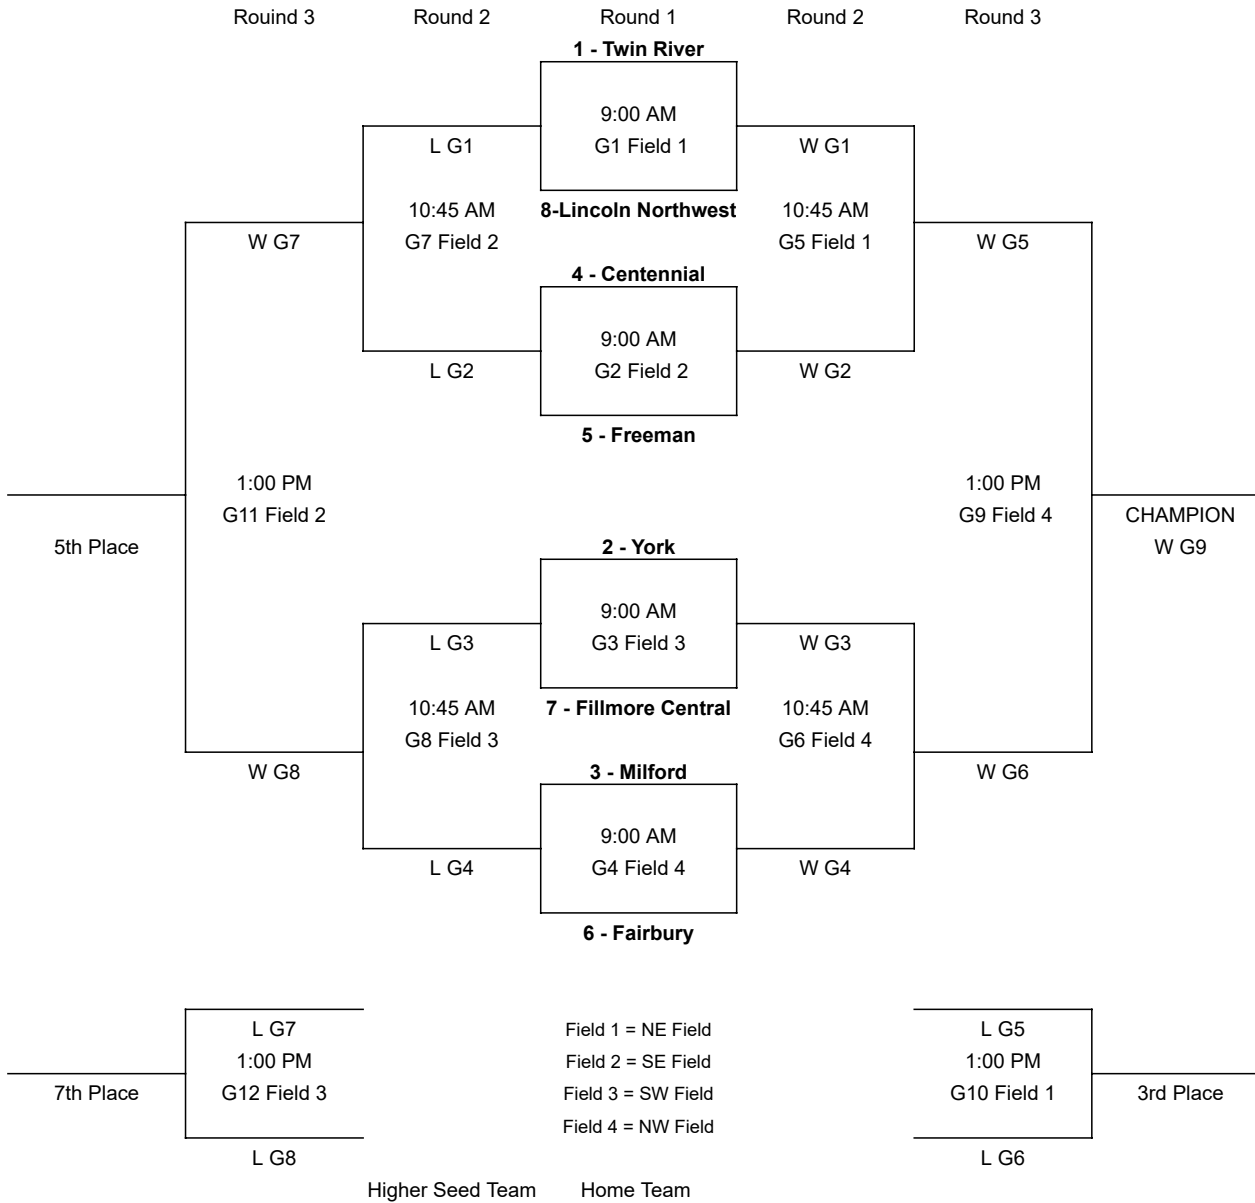

2025 Fairbury Softball Invite
September 6, 2025

1	Twin River	42.375
2	York	41.4286
3	Milford	39.8571
4	Centennial	39.8333
5	Freeman	39.8
6	Fairbury	39.5
7	Fillmore Central	38.125
8	Lincoln Northwest	37.2857