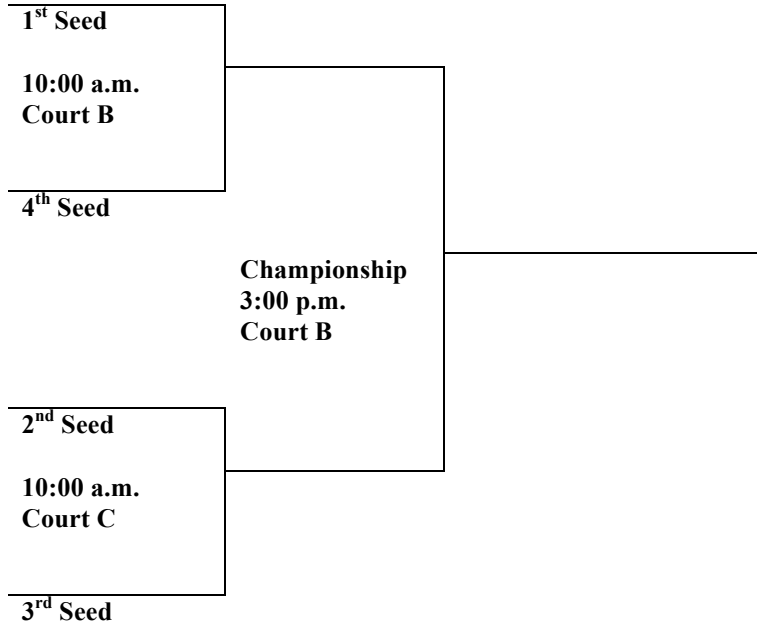

NRV Elite Spring Showcase 6th Grade Boys

NRV Elite Hunter
Wytheville Heat
Tri City Rams
VA Vipers Gold

W	L

Teams	Date	Day	Time	Court
NRV Elite Hunter vs Wytheville Heat	Mar. 22	Sat.	9:00 a.m.	B
Wytheville Heat vs Virginia Vipers Gold	Mar. 22	Sat.	11:00 a.m.	B
Tri City Rams vs NRV Elite Hunter	Mar. 22	Sat.	3:00 p.m.	C
Virginia Vipers Gold vs Tri City Rams	Mar. 22	Sat.	7:00 p.m.	A

SUNDAY BRACKETS: