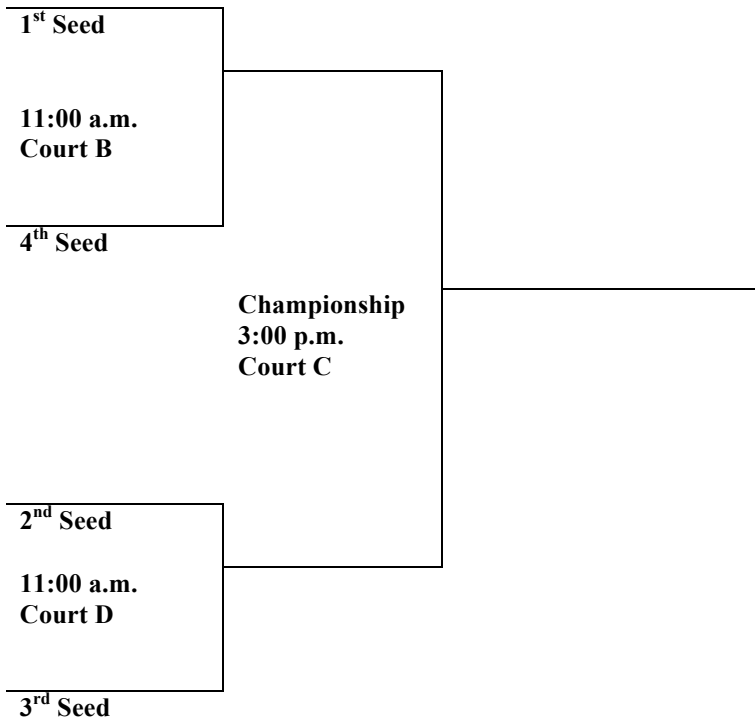

NRV Elite Spring Showcase

8th grade girls

Spectrum Burch
Pikeview Elite
WV Fever
Surry Stars

W	L

Teams	Date	Day	Time	Court
Spectrum Burch vs WV Fever	Mar. 22	Sat.	10:00 a.m.	D
Surry Stars vs Pikeview Elite	Mar. 22	Sat.	12:00 p.m.	C
Pikeview Elite vs Spectrum Burch	Mar. 22	Sat.	3:00 p.m.	A
WV Fever vs Surry Stars	Mar. 22	Sat.	4:00 p.m.	B

SUNDAY BRACKETS: