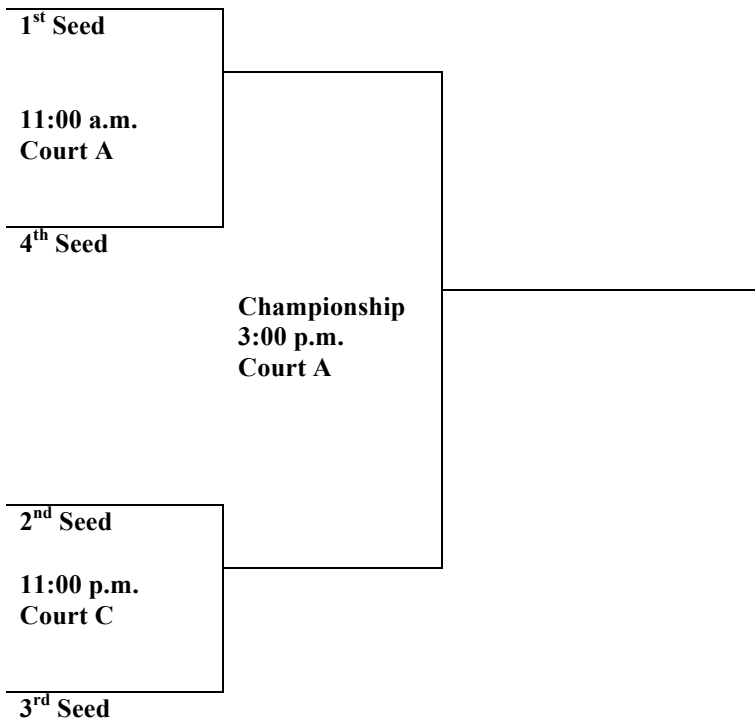

NRV Elite Spring Showcase 11th/12th grade boys

Spectrum Elite
Spectrum Richards
Queen City Ballers
Covington

W	L

Teams	Date	Day	Time	Court
Spectrum Elite vs Covington	Mar. 22	Sat.	10:00 a.m.	A
Spectrum Richards vs Queen City Ballers	Mar. 22	Sat.	1:00 p.m.	D
Queen City Ballers vs Spectrum Elite	Mar. 22	Sat.	6:00 p.m.	A
Covington vs Spectrum Richards	Mar. 22	Sat.	6:00 p.m.	C

SUNDAY BRACKETS: